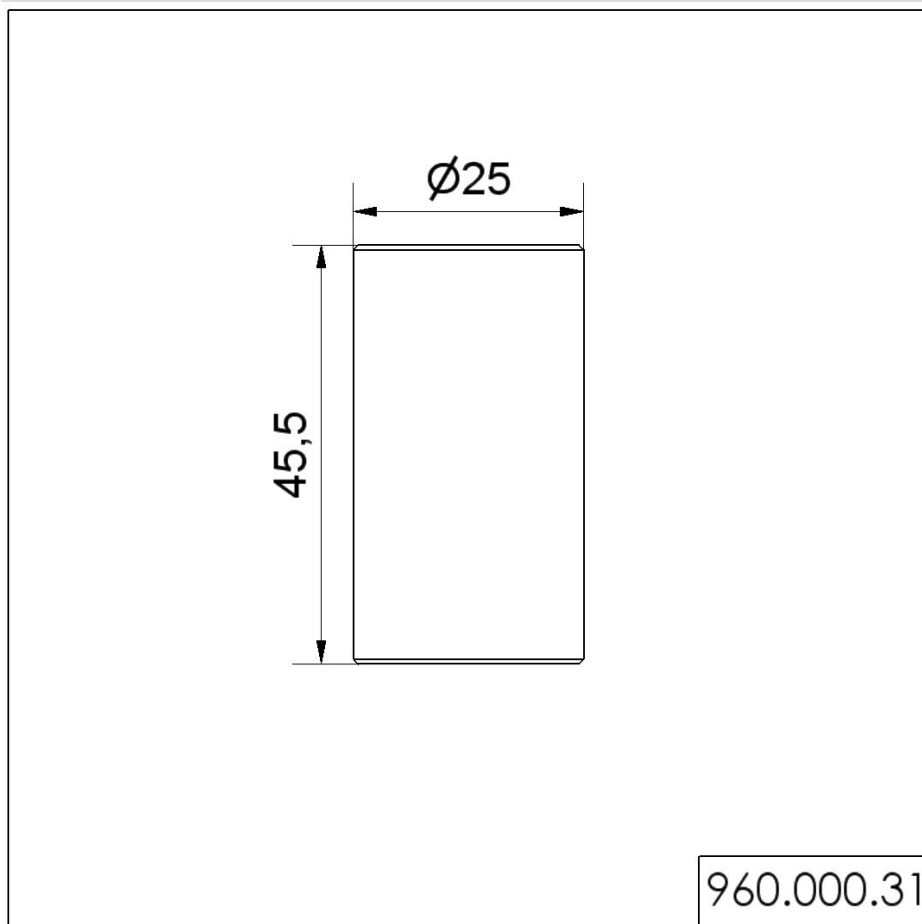

KombiSIGN 50 / Accessories

Tube D25mm 45mm long BK**Part No.:** 960.000.31**MECHANICAL DATA**

Height	46 mm
Diameter	25 mm
Housing colour	Black
Weight with packaging	14 g
Product weight	13 g

APPROVAL DATA

Tube D25mm 45mm long BK

DRAWING

For additional installation and mounting information, refer to the appropriate user guide at www.werma.com. This printed copy is for information only and is subject to alteration.